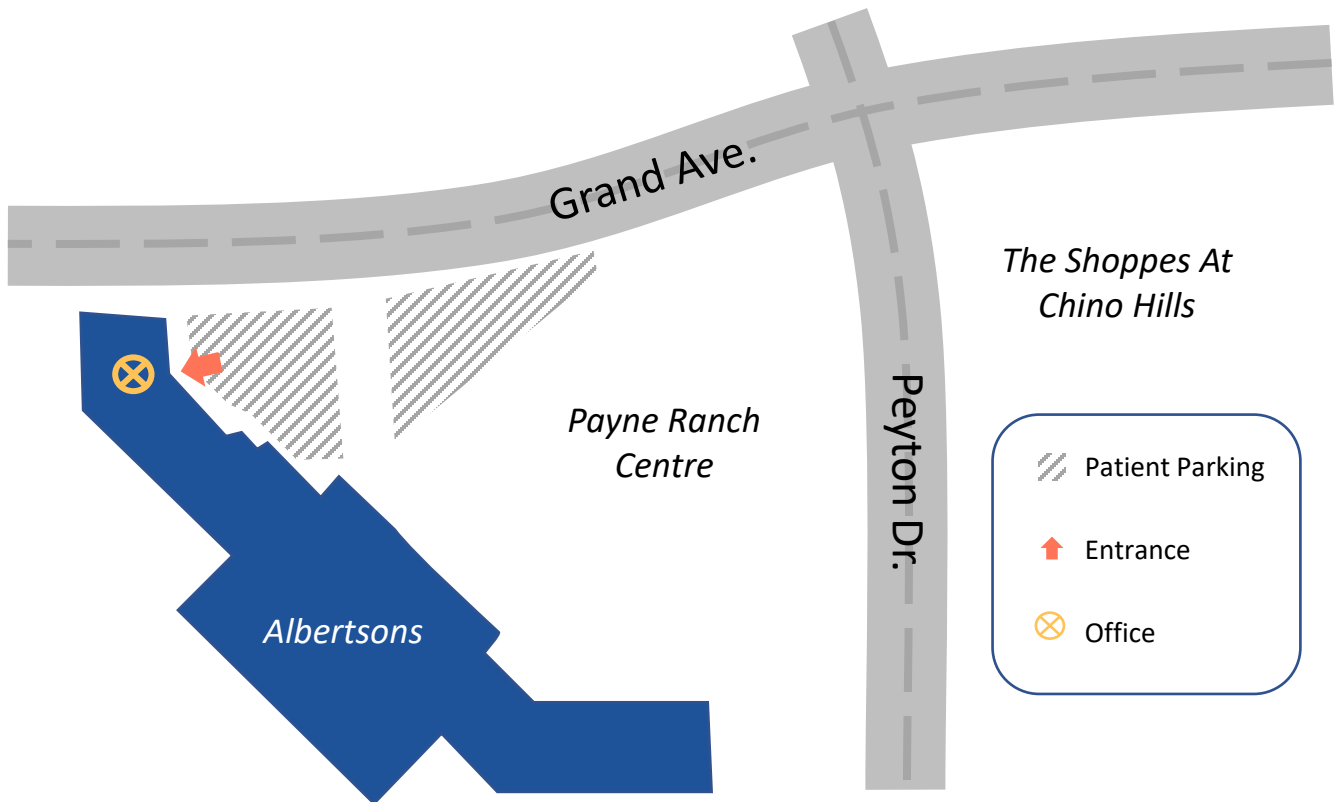

Berro Orthodontics

Payne Ranch Centre

3233 Grand Ave., Suite E, Chino Hills, CA

(909) 628-7100

How to Find Us

- **Parking:** Is available directly in front of the office as well as anywhere in the Payne Ranch Centre.
- **Office:** We're located on the right side of Albertsons, towards the end of the strip center.